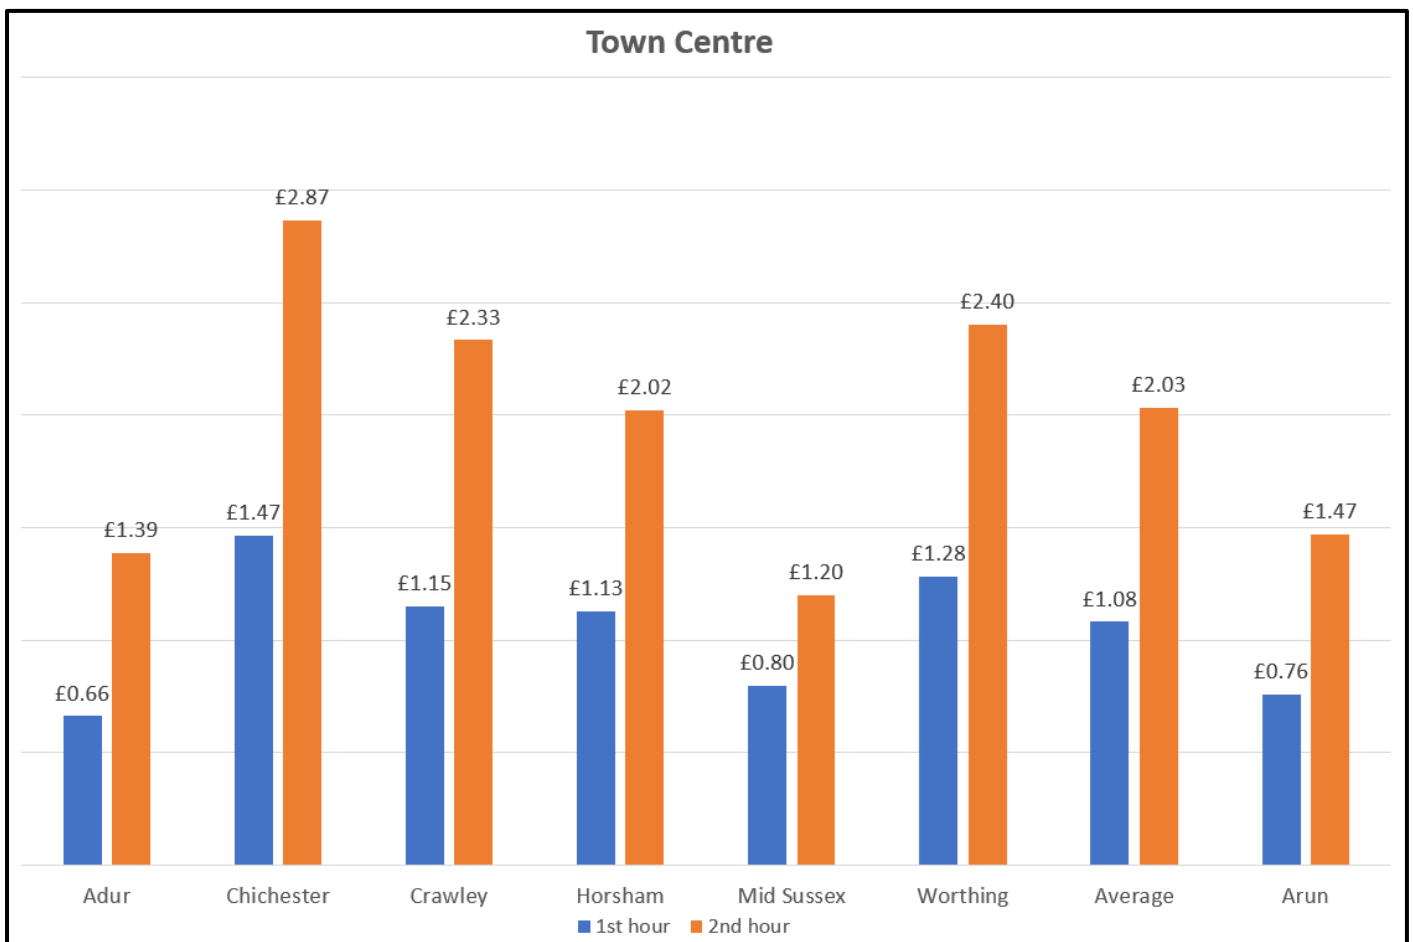

Appendix B

Town Centre Averages								
District	Adur	Chichester	Crawley	Horsham	Mid Sussex	Worthing	Average	Arun
1st hour	£0.66	£1.47	£1.15	£1.13	£0.80	£1.28	£1.08	£0.76
2nd hour	£1.39	£2.87	£2.33	£2.02	£1.20	£2.40	£2.03	£1.47

Multi-Storey Averages								
District	Adur	Chichester	Crawley	Horsham	Mid Sussex	Worthing	Average	Arun
1st hour	n/a	£1.47	£1.25	£1.40	n/a	£1.00	£1.28	£0.40
2nd hour	n/a	£2.87	£2.75	£2.33	n/a	£2.30	£2.56	£0.40

Rural & Coastal Averages								
District	Adur	Chichester	Crawley	Horsham	Mid Sussex	Worthing	Average	Arun
1st hour	£0.65	£0.50	£1.10	n/a	n/a	£1.00	£0.81	£1.30
2nd hour	£1.35	£1.23	£2.20	n/a	n/a	£1.50	£1.57	£2.79