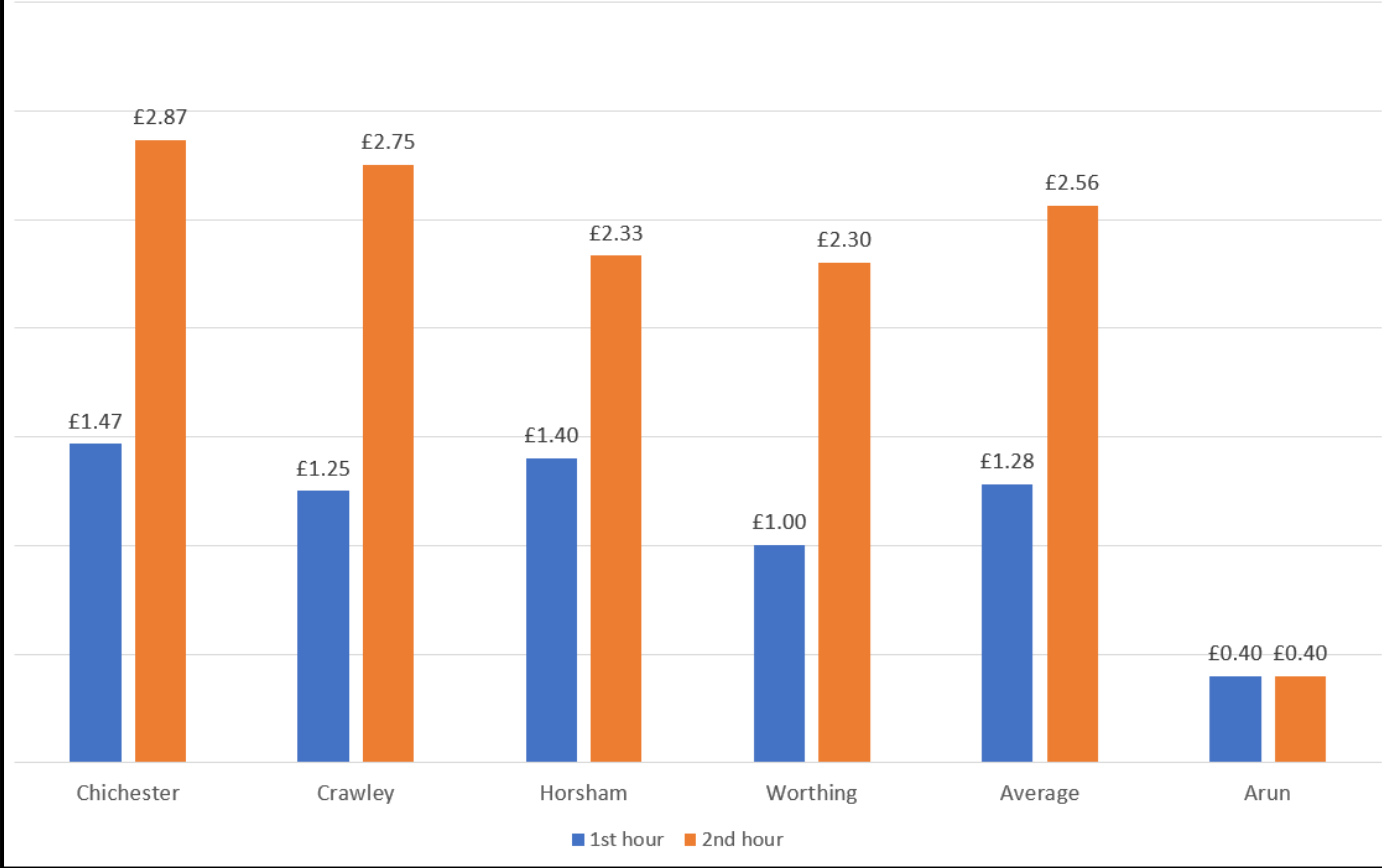

Multi-Storey