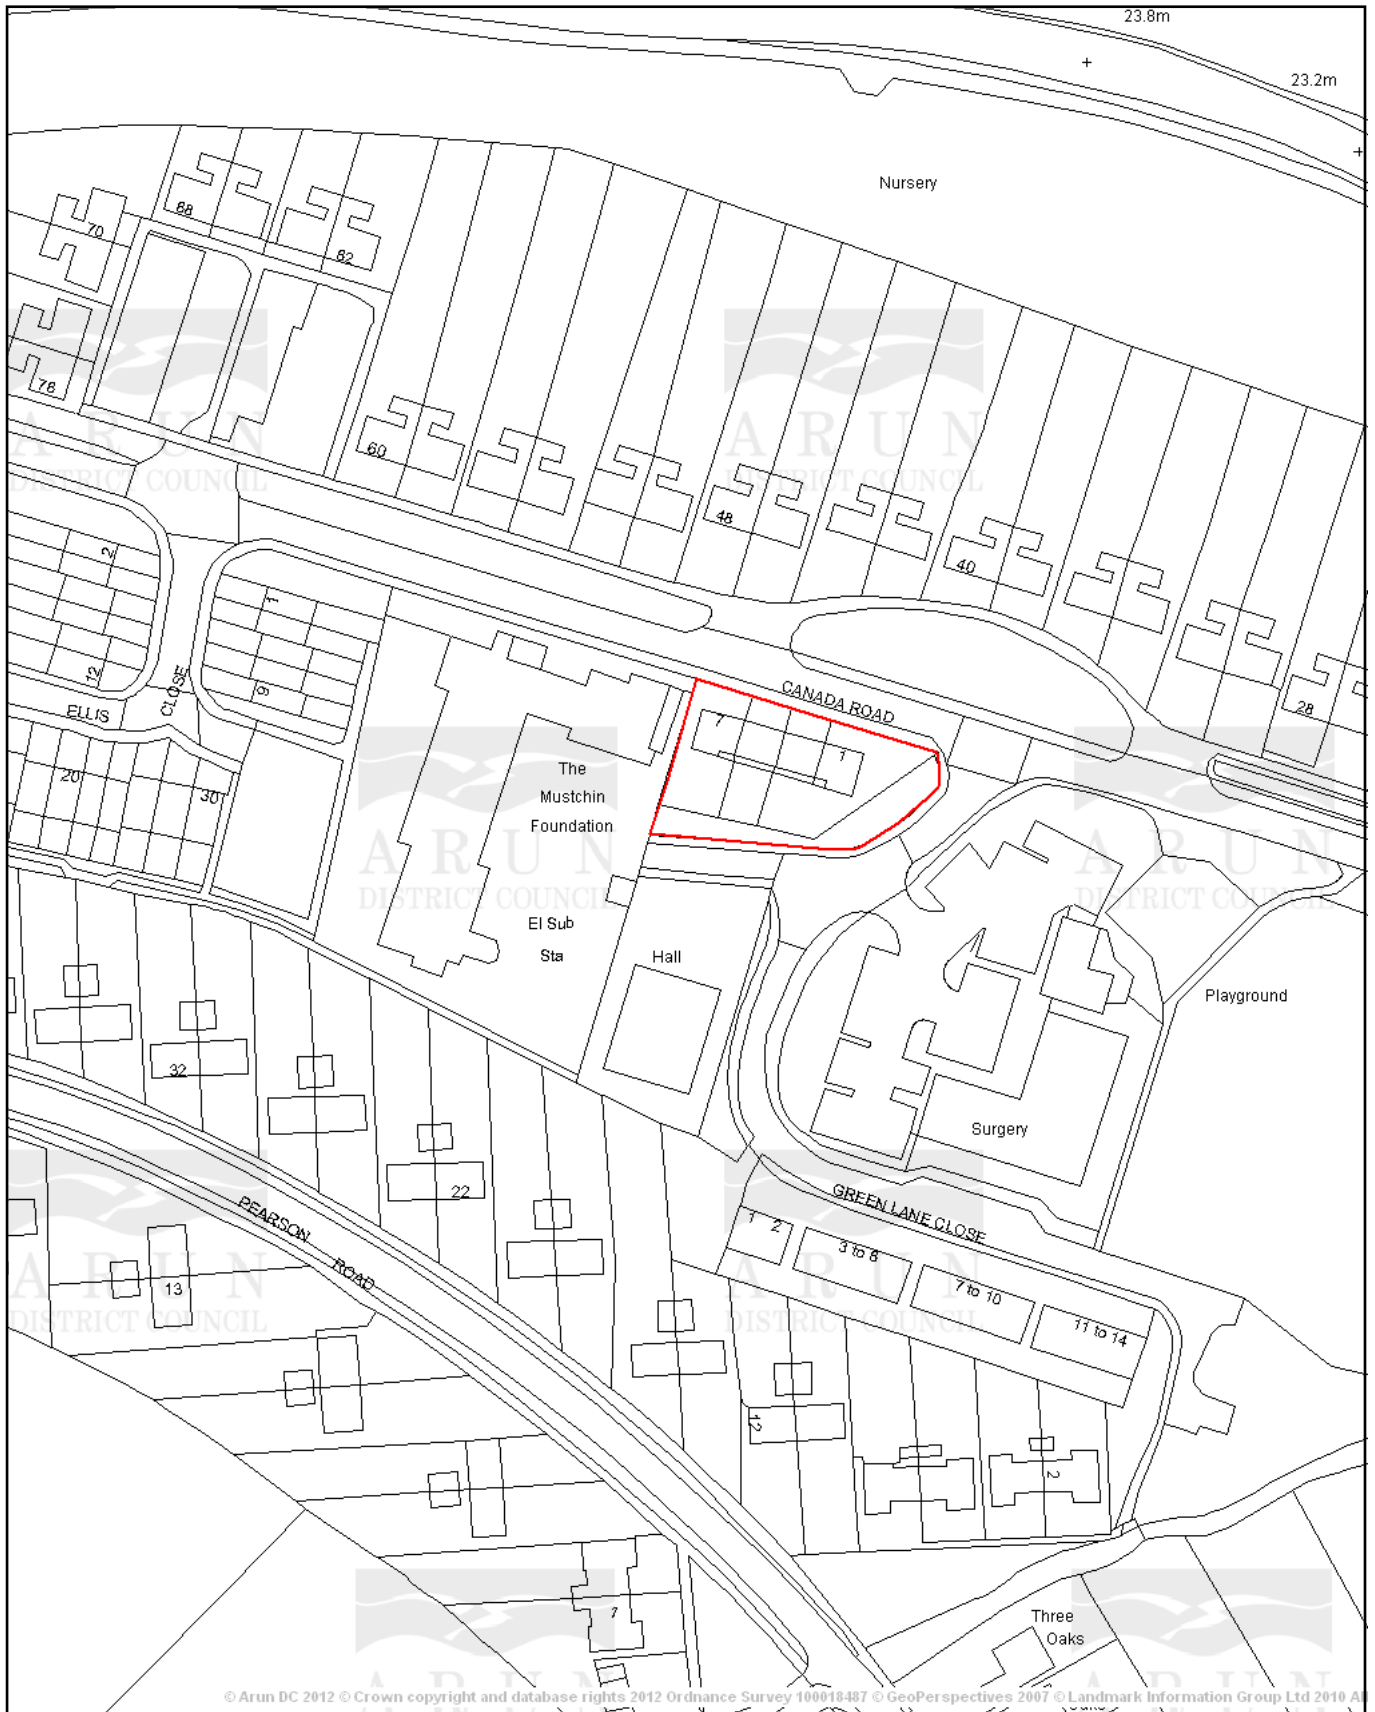

# Appendix 2

## Land at Canada Road Arundel

## Appendix 2

 <p>The logo for Arun District Council features a blue stylized wave above the letters 'A R U N' in a large, bold, serif font. Below 'A R U N' is the text 'DISTRICT COUNCIL' in a smaller, blue, sans-serif font.</p>	<p>Based on the Ordnance Survey mapping with the permission of the Controller of Her Majesty's Stationery Office © Crown Copyright. Unauthorised reproduction infringes Crown Copyright and may lead to prosecution or civil proceedings. Arun District Council 100018487.</p>	<p>Scale 1/1250 Date 3/7/2013 Centre = 500887 E 106943 N</p>
---	--	--