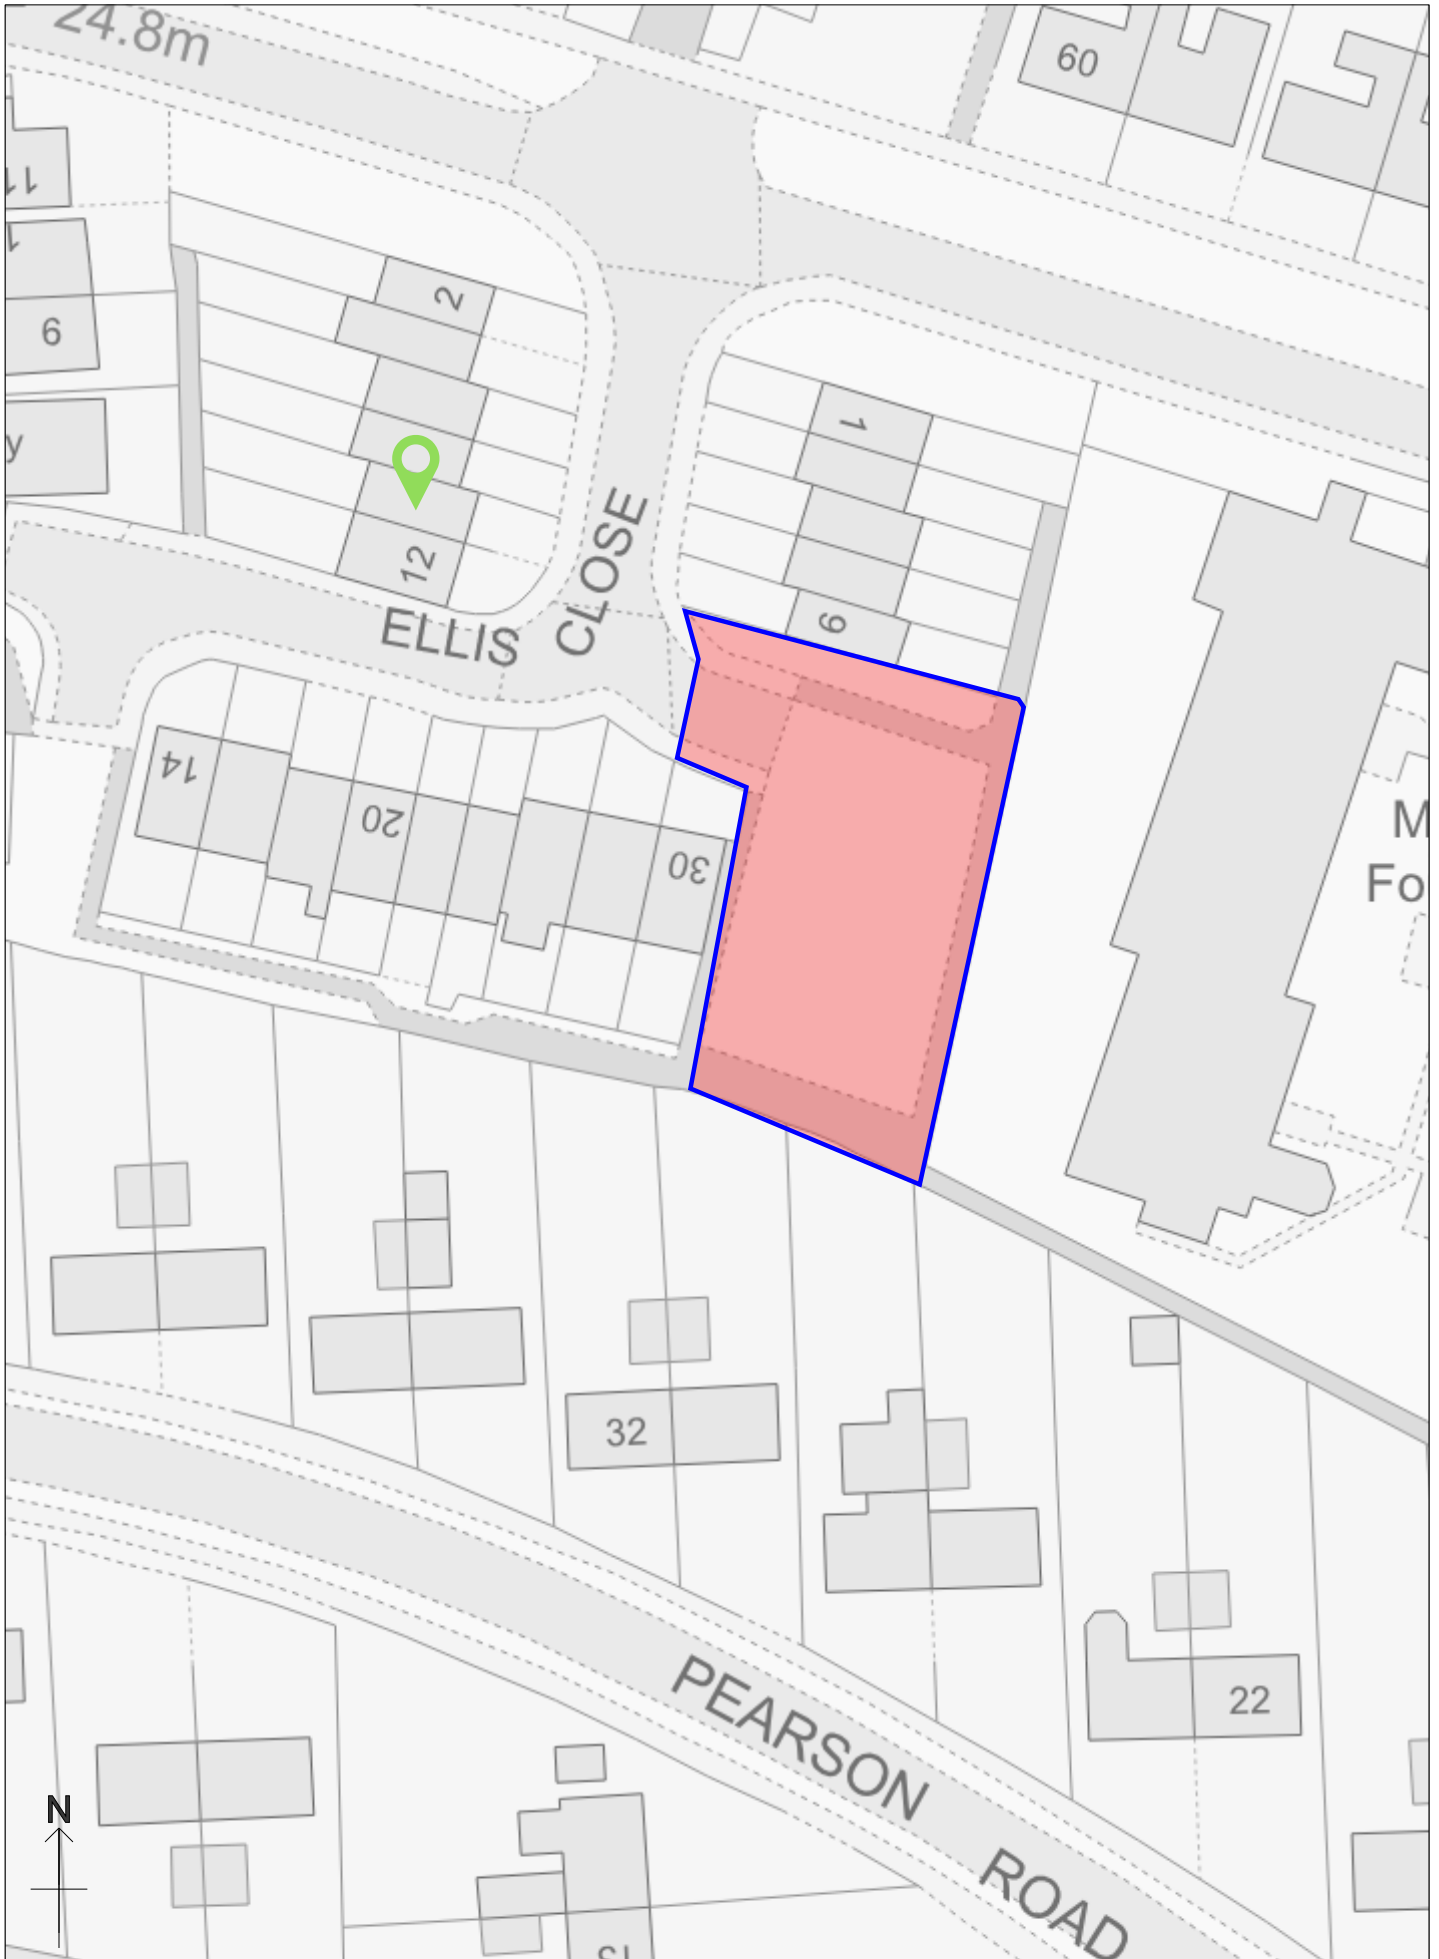

Arun District Council Maps

Mapping produced by Arun District Council

© Arun District Council and Crown Copyright. All rights reserved. Licence No: 100018487, 2022

Production Date: 16 February 2022

Scale: 1:567