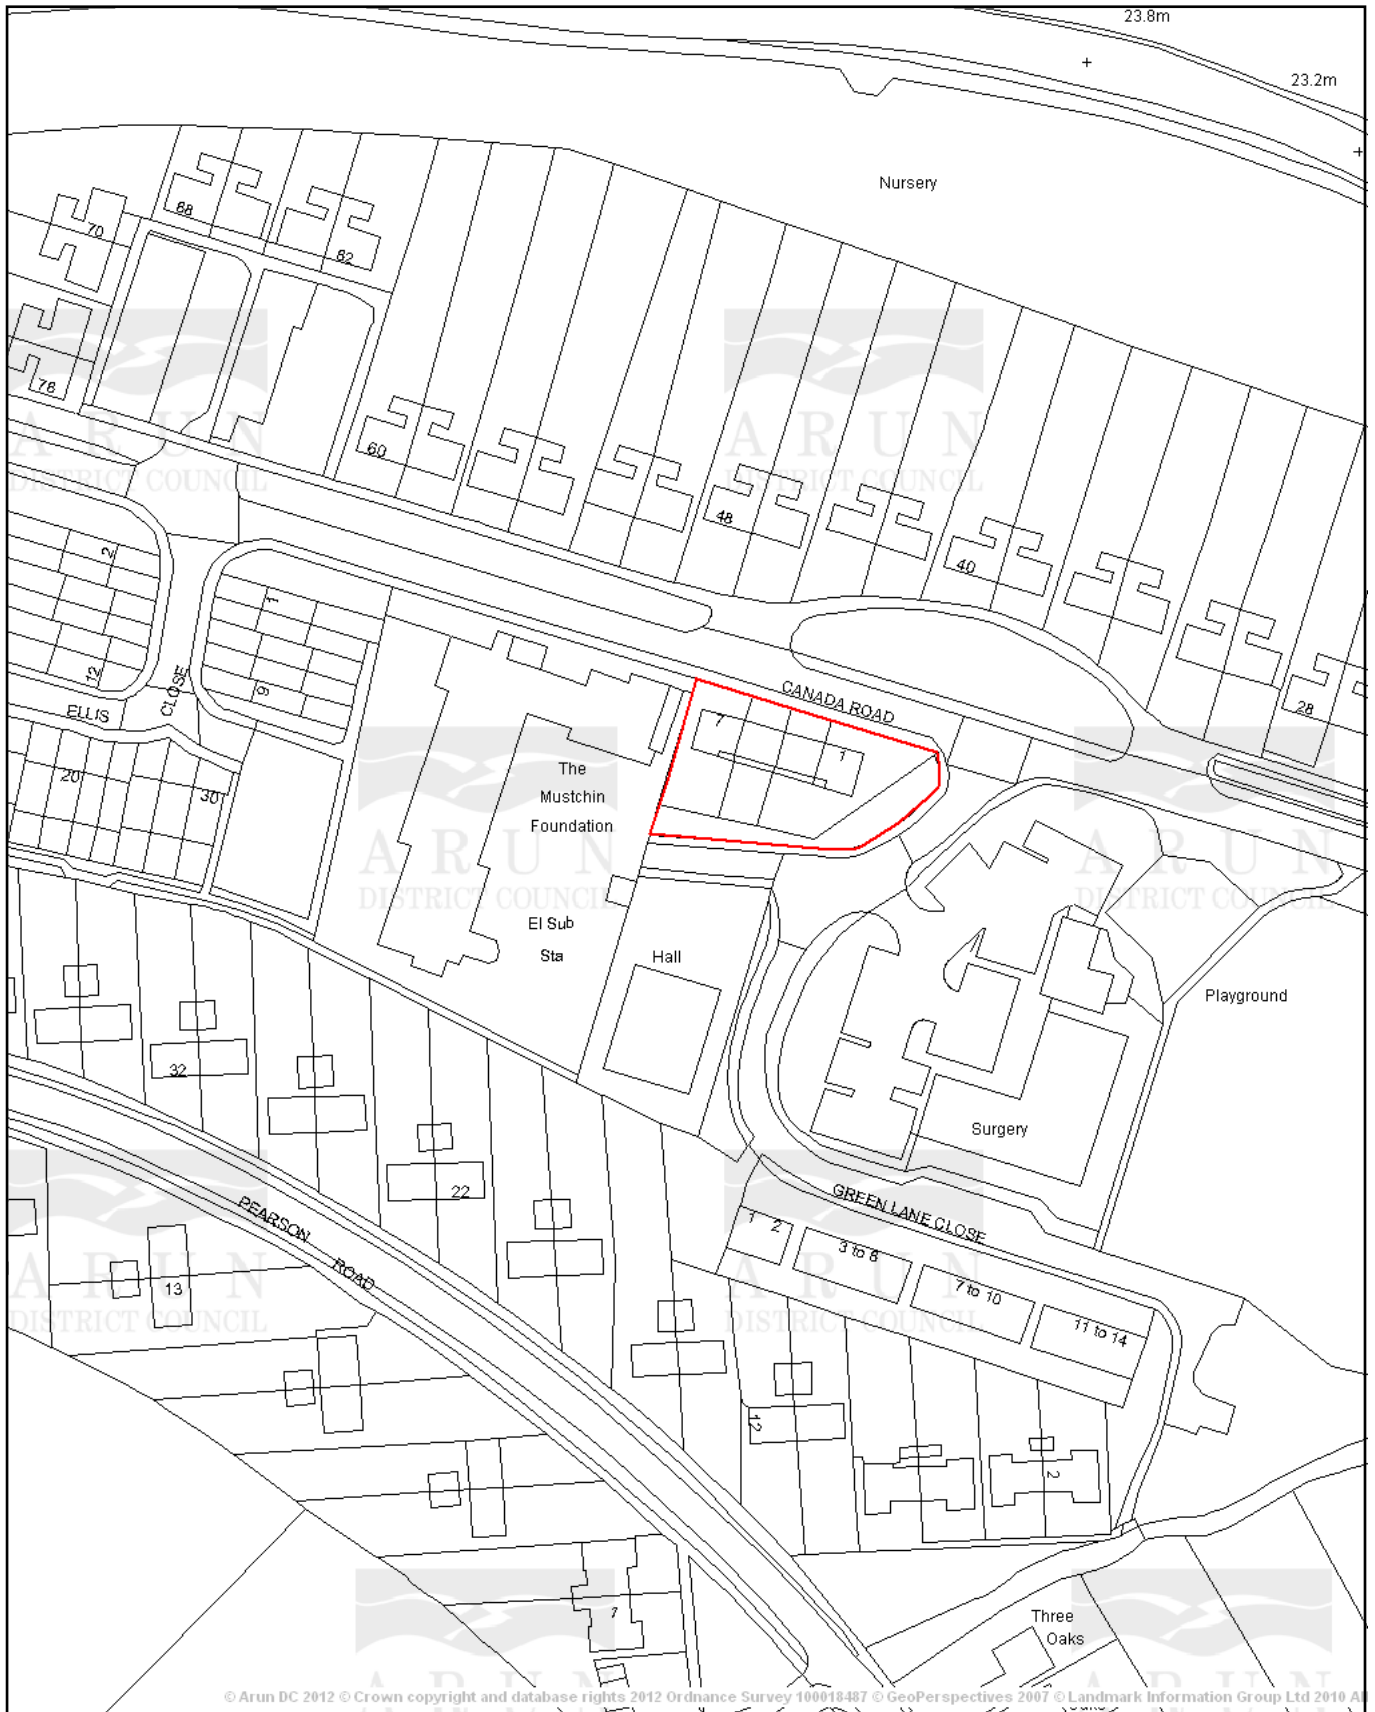

Appendix 2A

Land at Canada Road Arundel

Appendix 2A

 <p>The logo for Arun District Council features a blue stylized wave above the letters 'A R U N' in a large, bold, serif font. Below 'A R U N' is the text 'DISTRICT COUNCIL' in a smaller, blue, sans-serif font.</p>	<p>Based on the Ordnance Survey mapping with the permission of the Controller of Her Majesty's Stationery Office © Crown Copyright. Unauthorised reproduction infringes Crown Copyright and may lead to prosecution or civil proceedings. Arun District Council 100018487.</p>	<p>Scale 1/1250 Date 3/7/2013 Centre = 500887 E 106943 N</p>
---	--	--