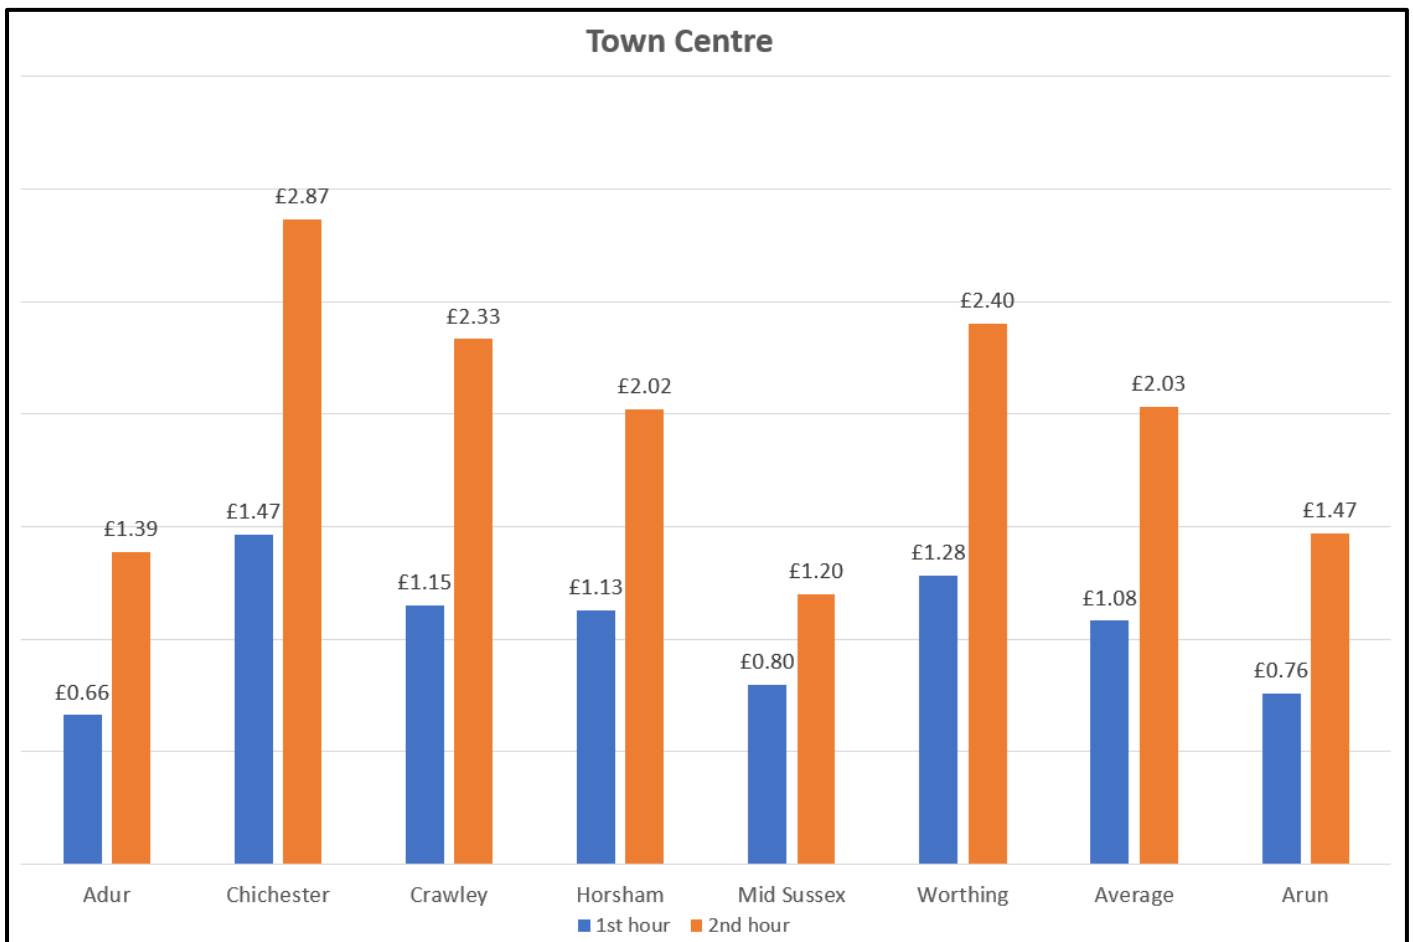

Appendix D

Town Centre Averages									
District	Adur	Chichester	Crawley	Horsham	Mid Sussex	Worthing	Witterings	Average	Arun
1st hour	£0.66	£1.47	£1.15	£1.13	£0.80	£1.28	n/a	£1.08	£0.76
2nd hour	£1.39	£2.87	£2.33	£2.02	£1.20	£2.40	n/a	£2.03	£1.47

Multi-Storey Averages									
District	Adur	Chichester	Crawley	Horsham	Mid Sussex	Worthing	Witterings	Average	Arun
1st hour	n/a	£1.47	£1.25	£1.40	n/a	£1.00	n/a	£1.28	£0.40
2nd hour	n/a	£2.87	£2.75	£2.33	n/a	£2.30	n/a	£2.56	£0.40

Rural & Coastal Averages									
District	Adur	Chichester	Crawley	Horsham	Mid Sussex	Worthing	Witterings	Average	Arun
1st hour	£0.65	£0.50	£1.10	n/a	n/a	£1.00	£8/9	£0.81	£1.30
2nd hour	£1.35	£1.23	£2.20	n/a	n/a	£1.50	£8/9	£1.57	£2.79